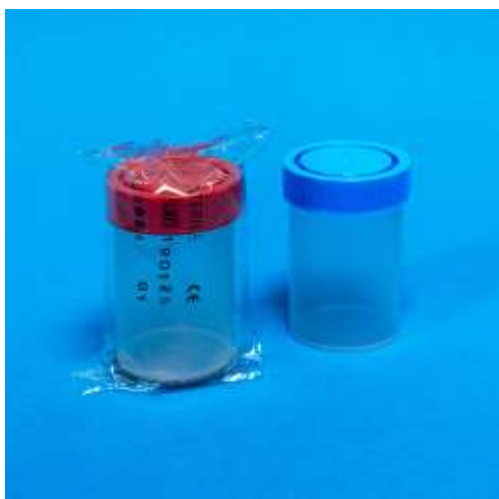

СТАКАНЧИКИ ДЛЯ МОЧИ С ВИНТОВОЙ КРЫШКОЙ